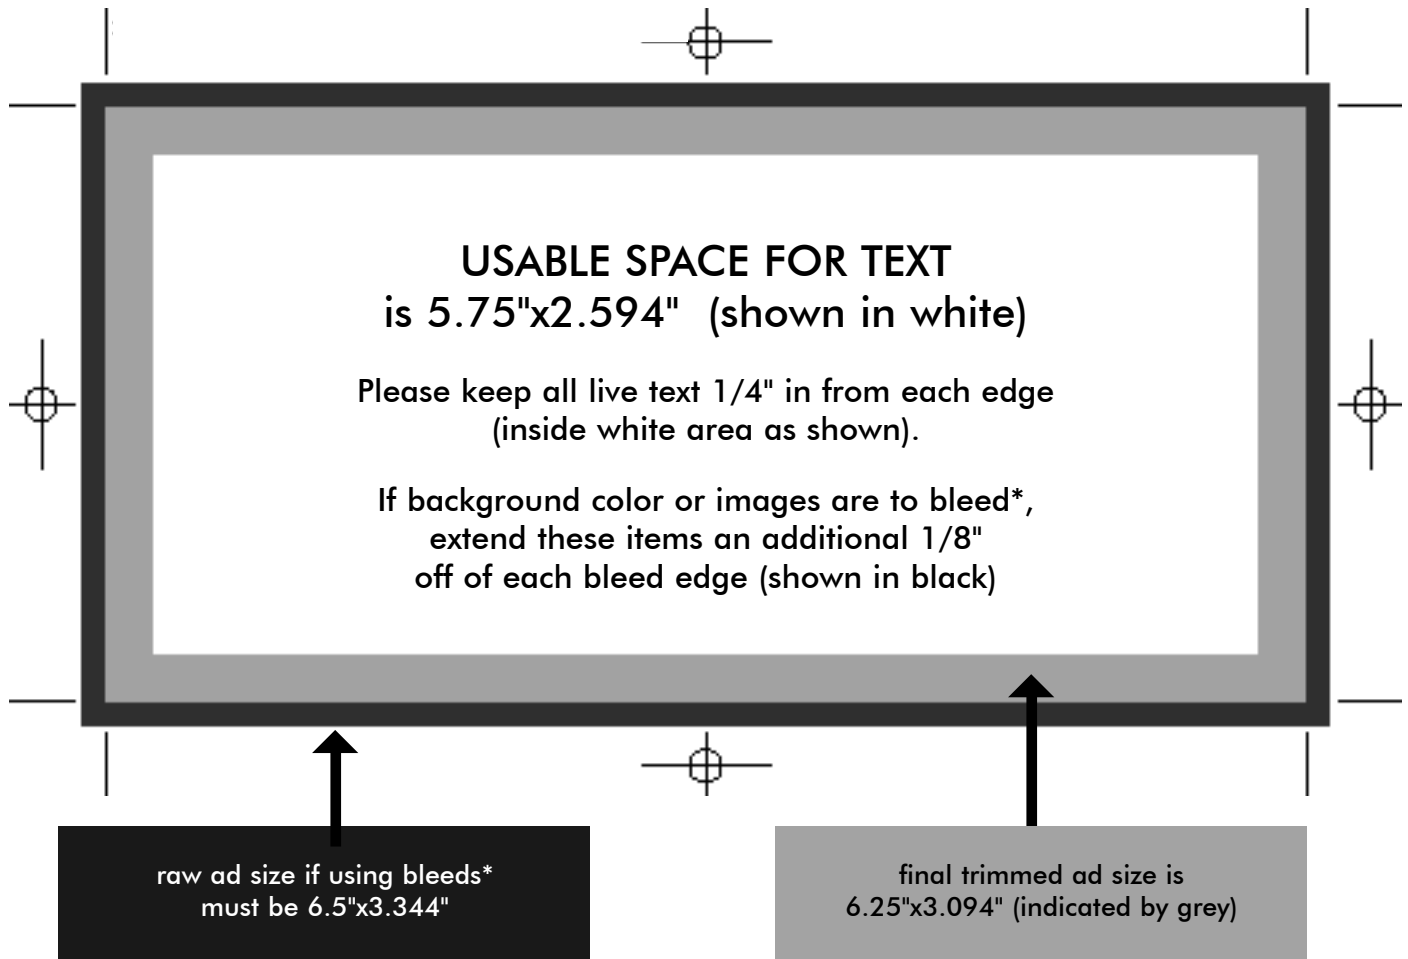

## 1/2-PAGE AD

All images must be **450dpi** at 100% of size to appear in book and must be saved as tiffs in CMYK mode.

Please supply your finished ad as a **high-resolution, print-ready PDF**.

\*Bleeds are when any image or background color touches any edge of the ad space. These colors or images must then "bleed" off the edge by 1/8".